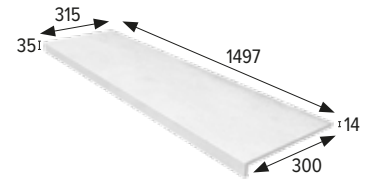

Straight stair-tread 150

*Available on demand.

Straight stair-tread 180

Urban, Tibet, Marble, Cronos, Ordesa, Petra, Rodeno