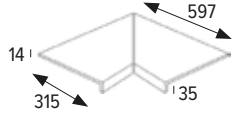

Mitered straight stair tread on demand

*Available on demand.

Urban, Tibet, Marble, Cronos, Ordesa, Petra, Rodeno