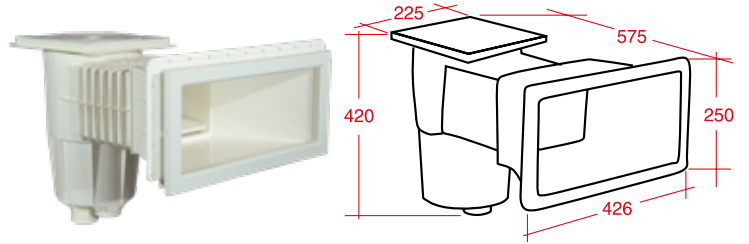

SKA.C Model

KOD CODE	MODEL MODEL	BAĞLANTI CONNECTION	ŞEKİL TYPE	FİYAT PRICE
12515113001	SKSL.C	50 mm	Standart	72 €

KOD CODE	MODEL MODEL	BAĞLANTI CONNECTION	ŞEKİL TYPE	FİYAT PRICE
12515113002	SKA.C	50 mm	Geniş Wide	105 €