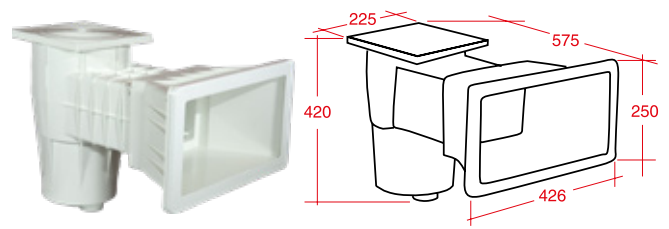

SKAL.C Model

Flanş ve contalar ürün içerisinde
Flange & gasket for liner pools included in the box

KOD CODE	MODEL MODEL	BAĞLANTI CONNECTION	ŞEKİL TYPE	FİYAT PRICE
12515113003	SKSL.C	50 mm	Standart	105 €

KOD CODE	MODEL MODEL	BAĞLANTI CONNECTION	ŞEKİL TYPE	FİYAT PRICE
12515113004	SKAL.C	50 mm	Geniş Wide	175 €